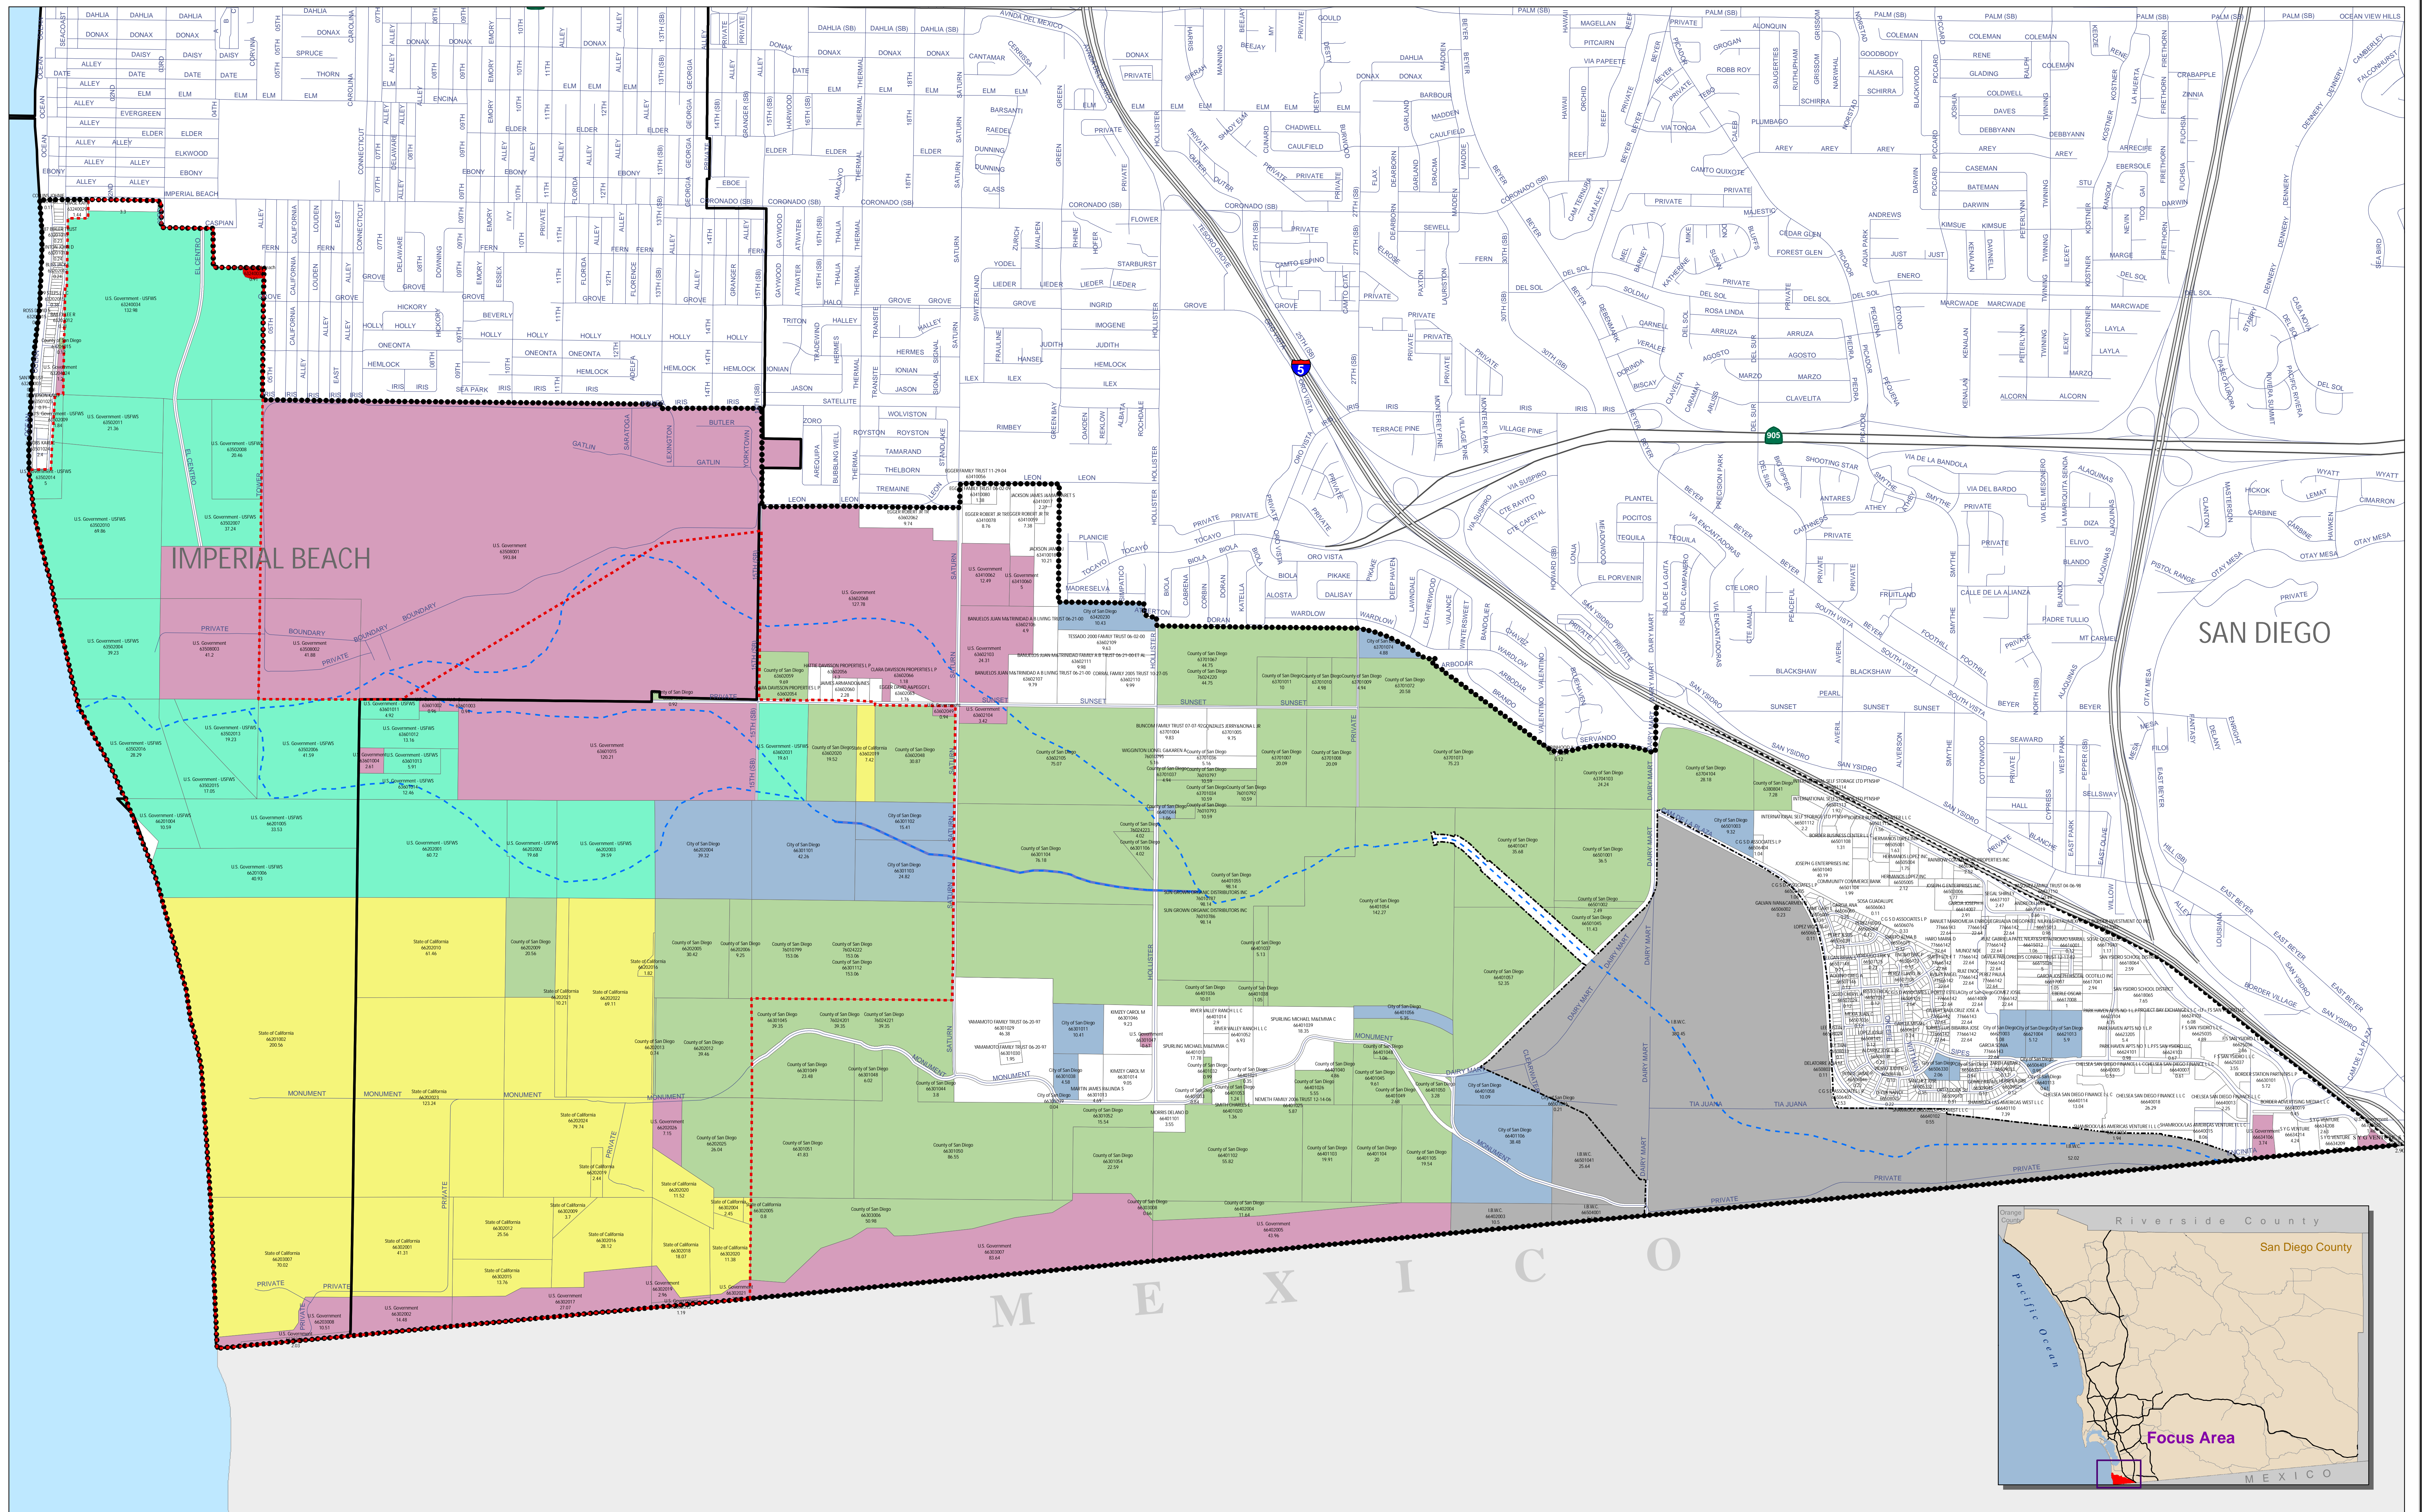

TIJUANA RIVER VALLEY REGIONAL PARK

- Tijuana River National Estuarine Research Reserve (TRNERR)
- City Boundaries
- IBWC Boundary
- Tijuana River Channel Lines
- Pilot Channel
- Focused Planning Area
- State of California - 782.68 Acres
- County of San Diego - 2086.44 Acres
- City of Imperial Beach - 0.91 Acres
- City of San Diego - 259.86 Acres
- I.B.W.C. - 474.22 Acres
- U.S. Government - 1177.72 Acres
- U.S. Government (USFWS) - 695.24 Acres
- Private - 4033.81 Acres